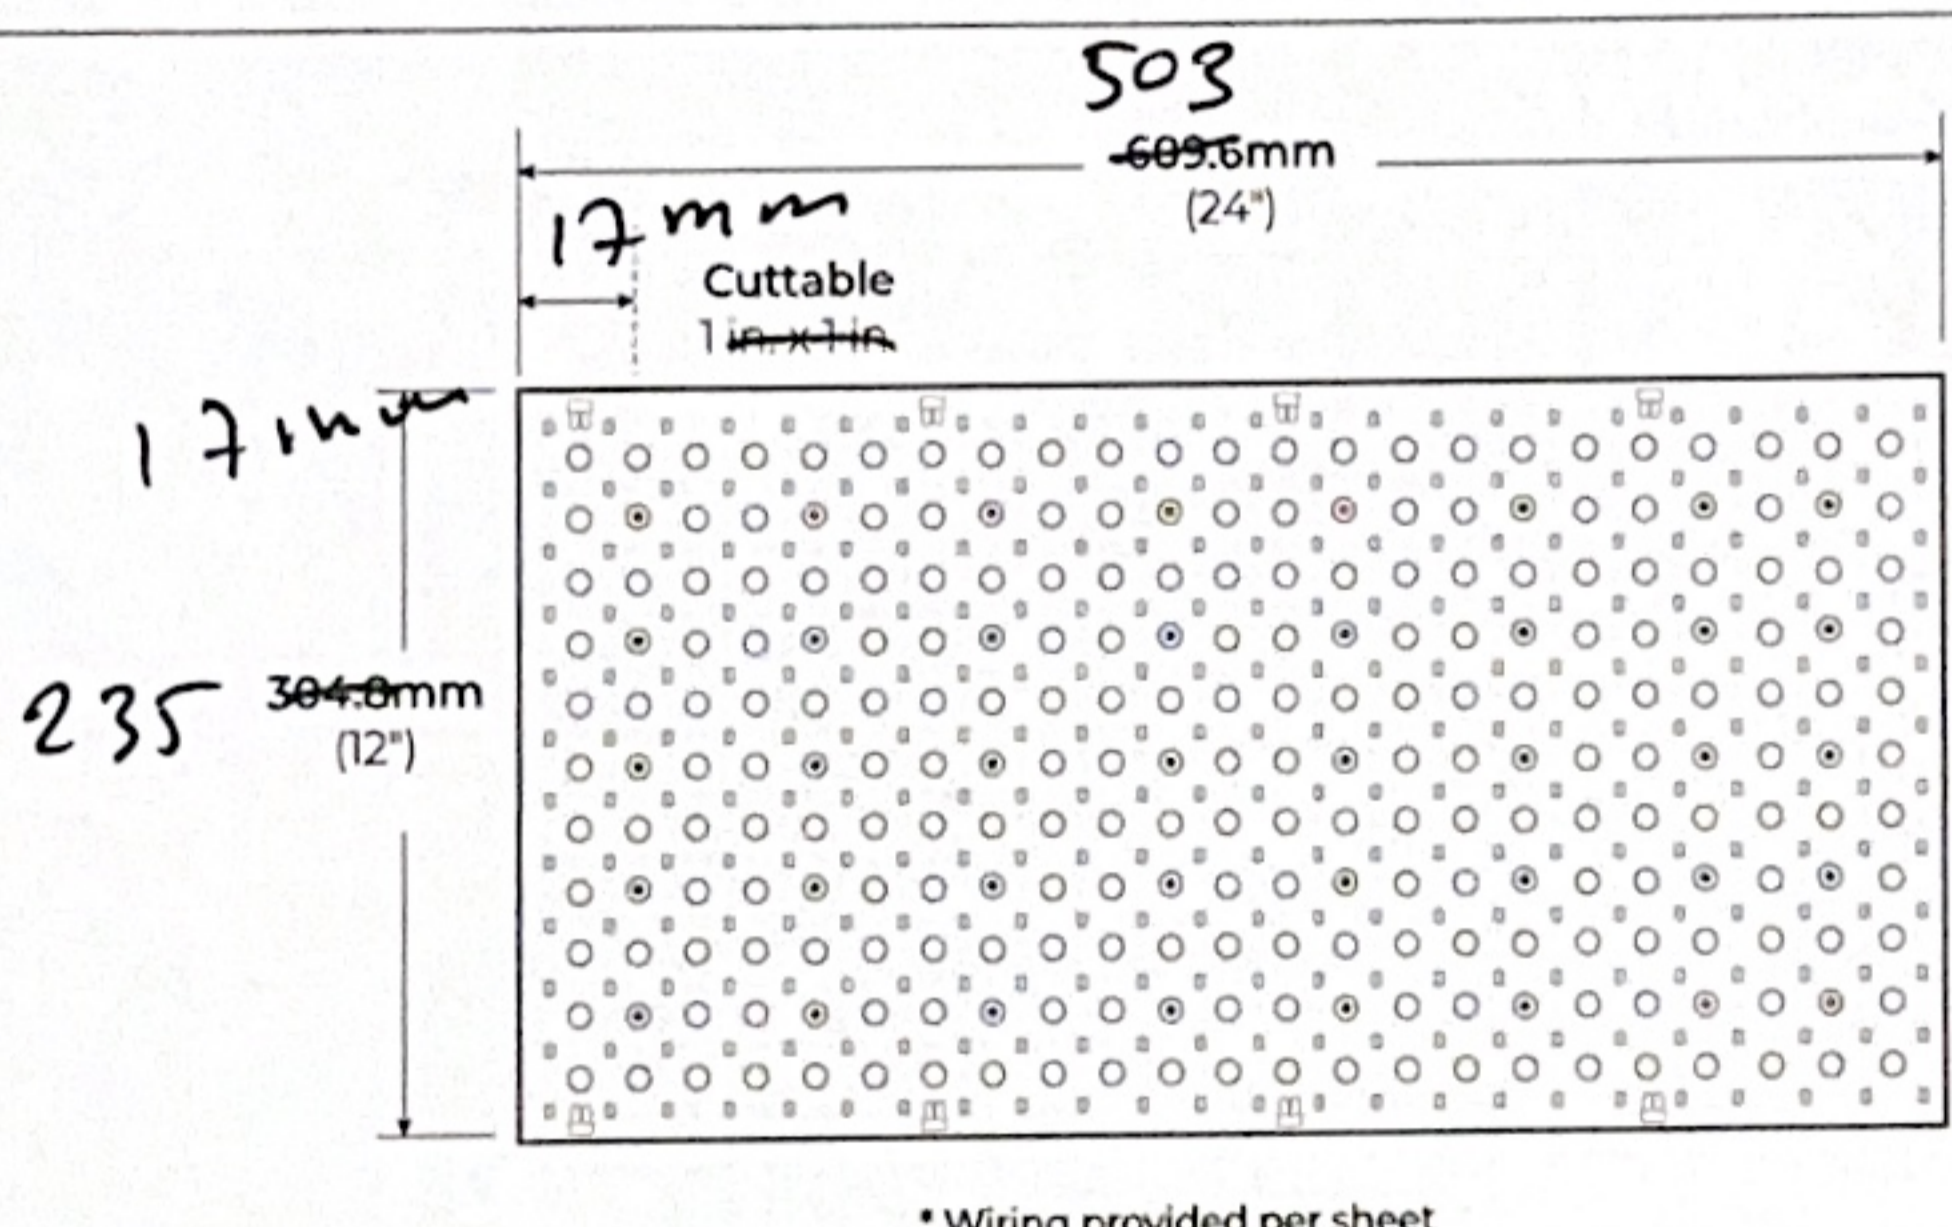

### SPECIFICATIONS

INPUT VOLTAGE	24V
POWER CONSUMPTION	22W <b>40W</b>
LUMEN OUTPUT	105 LM/W <b>3400 / sheet</b>
# OF LEDs	<b>840</b> 288 per Sheet
CRI	90+
COLOR TEMPERATURE	<del>2700</del> 30K/35K/40K/50K/60K
BEAM ANGLE	120°
CUTTABLE	<b>1in. x 1in. 17mm x 17mm</b>
MAX RUN	4 Sheets (5A   88W)
DIMMING	ELV, 0-10V and TRIAC
OPERATING TEMPERATURE	-22°F (-30°C) to 104°F (40°C)
ENVIRONMENT	Dry/ Damp Location only (Indoor)
CERTIFICATIONS	UL Listed
LUMEN MAINTENANCE	50,000 Hrs.

### DIMENSIONS

NOTE # EXCEL