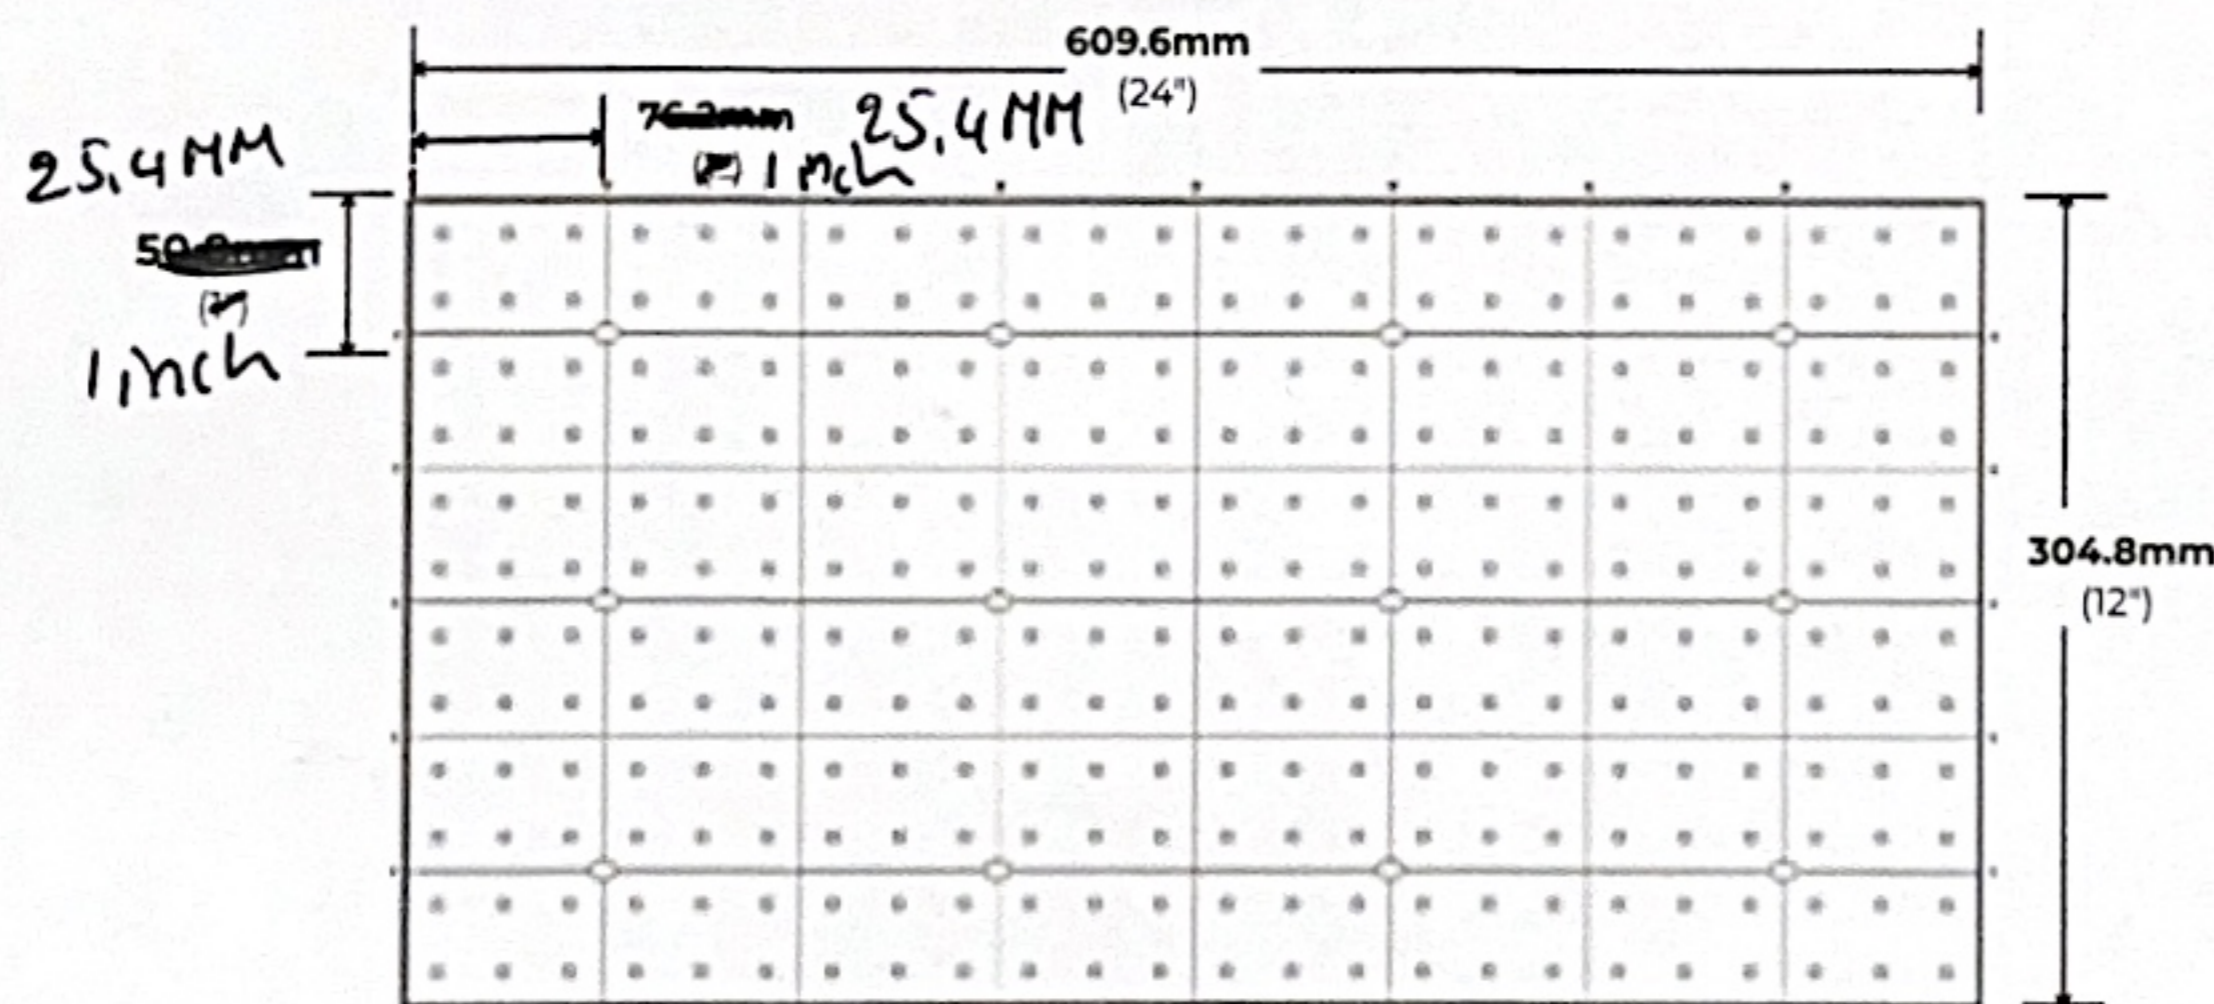

DIMENSIONS

ACCESSORIES

- Bumpers +1 Jumper cable & connectors included

FS-BMP-25

- .25" TALL BUMPERS
- *Set of 8 bumpers per sheet included
- See controller webpage

FS-BMP-40

- .4" TALL BUMPERS
- *Set of 8 bumpers per sheet included

Remove

Note # check the excel.

18326 Gault St, Reseda, CA 91335 | www.succarled.com | +18184574146