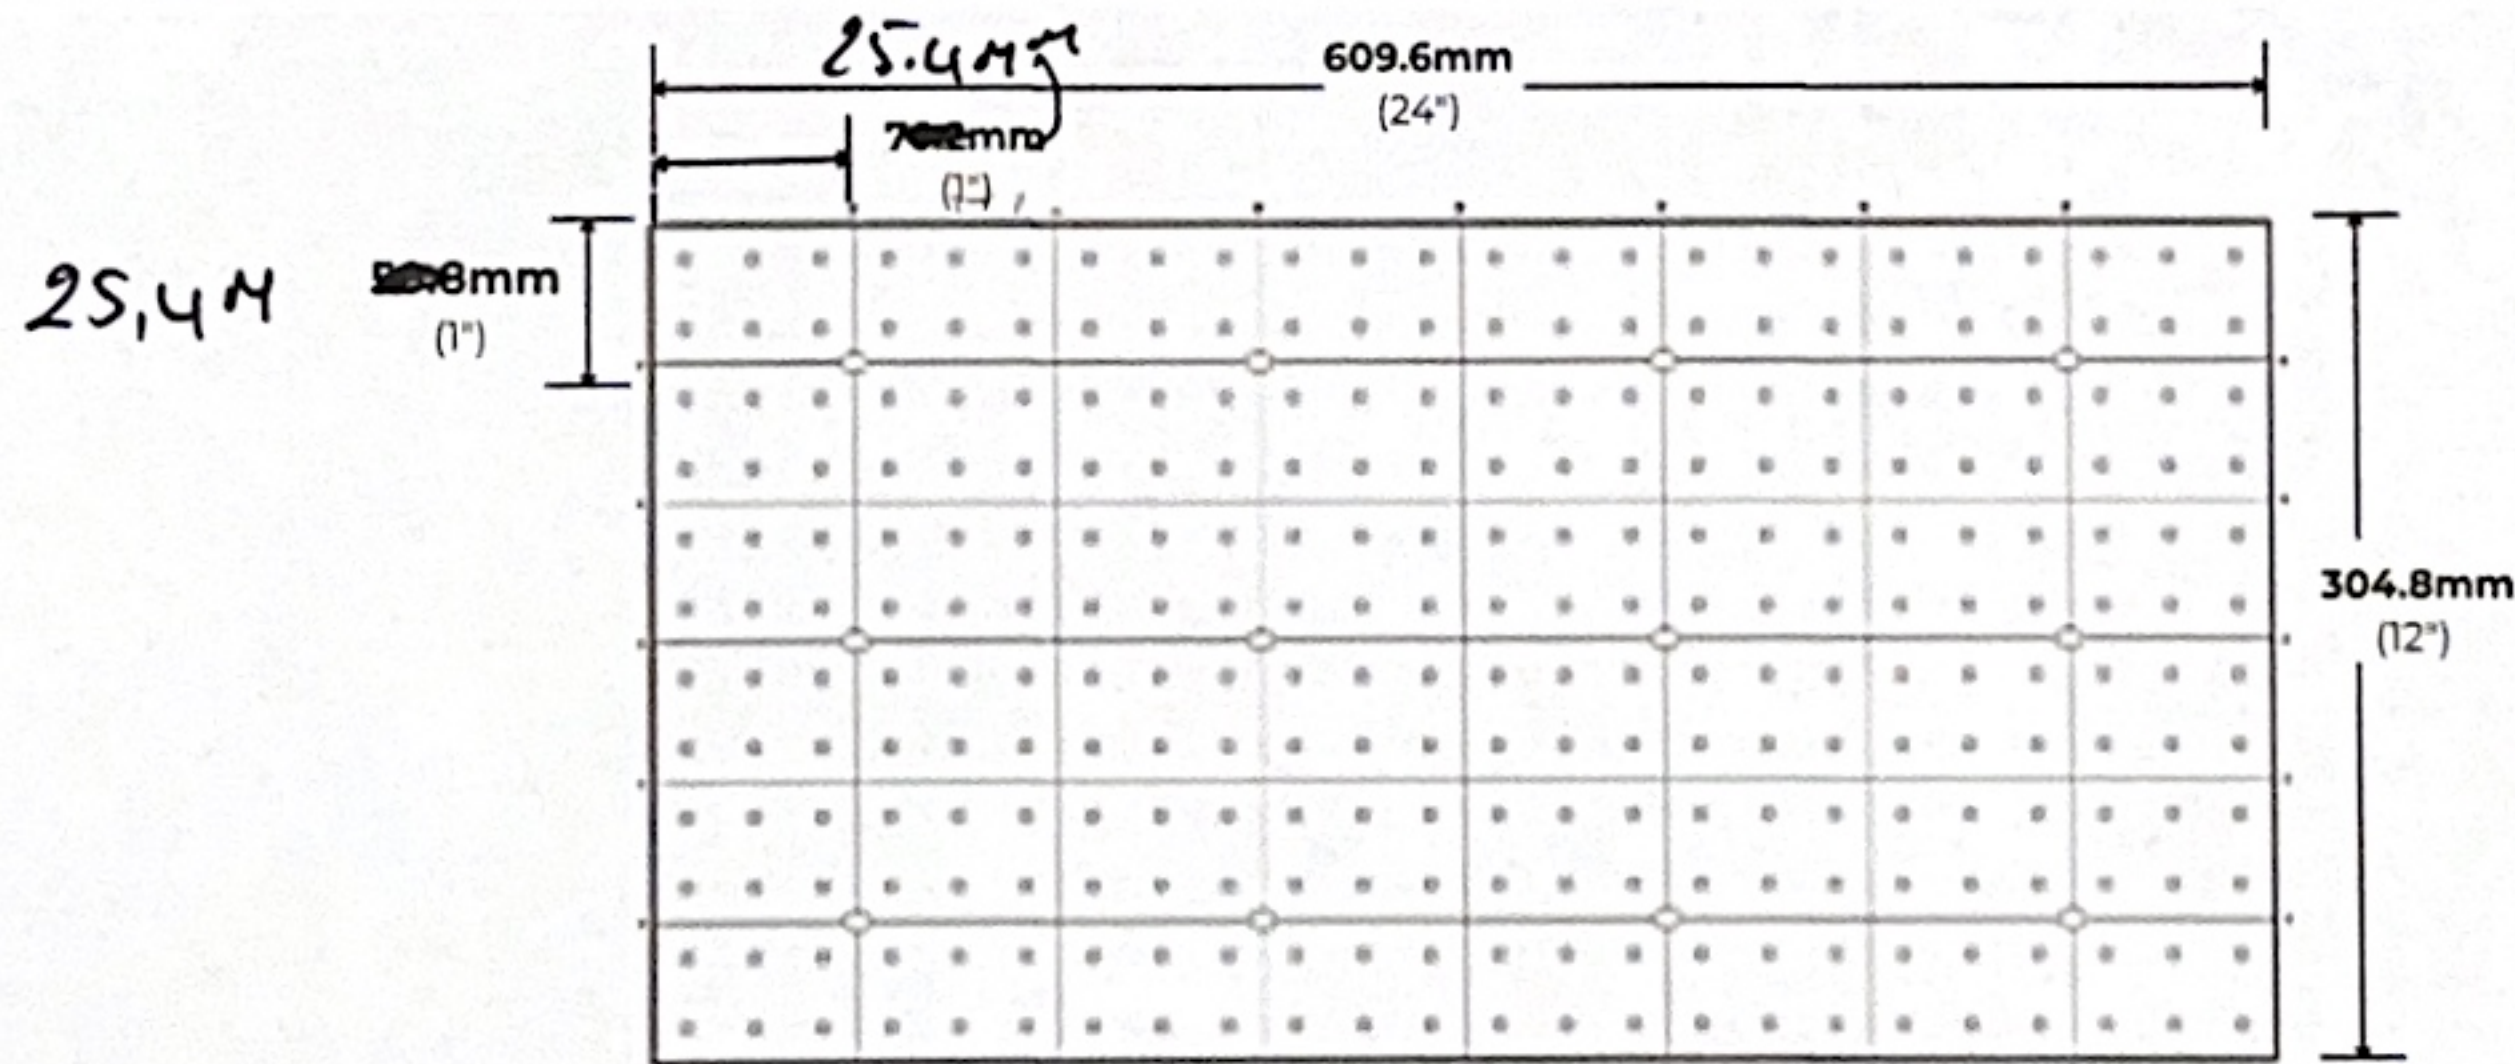

Project \_\_\_\_\_  
Location \_\_\_\_\_  
Quote/ Ref # \_\_\_\_\_

*Remove*

**SPECIFICATION**

<b>INPUT VOLTAGE</b>	24V DC
<b>POWER CONSUMPTION</b>	<del>38W</del> <i>22W</i>
<b>LUMEN OUTPUT</b>	136 SLM/W
<b># OF LEDS</b>	<del>112</del> <i>576</i> PER SHEET
<b>CRI</b>	90+
<b>COLOR TEMPERATURE</b>	3000k-1500017 CCT Adjustable
<b>BEAM ANGLE</b>	120°
<b>CUTTABLE</b>	1 in. x 1 in.
<b>MAX RUN</b>	10 Sheets (19.17A/220ws)
<b>DIMING</b>	ELV, 0-10V and TRIAC
<b>OPERATING TEMPERATURE ENVIRONMENT</b>	-22°F (-30°C) to 104°F (40°C)
<b>CERTIFICATIONS</b>	UL Listed
<b>LUMEN MAINTENANCE</b>	50,000 Hrs.

**FEATURES**

- 3000 Lumens per Sheet
- Ultra-Thin LED Light Sheet
- Flexible 50mm bend diameter
- Multiple CCT Options
- Superior Color Rendering Index

MODEL	COLOR TEMPERATURE	VOLT
FS-2412 <del>OUT</del> <i>MX</i>	3220k-6500K CCT Adjustable	24 24V

18326 Gault St, Reseda, CA 91335 | www.succarled.com | +18184574146

**FS-2412** ~~OUT~~ *MX*

SUCCARLED

FLEXIBLE INDOOR LED SHEET MODULES

**DIMENSIONS**

\*18 AWG wiring provided per sheet

**NOTE:**

- Bumpers +1 Jumper cable & connectors included